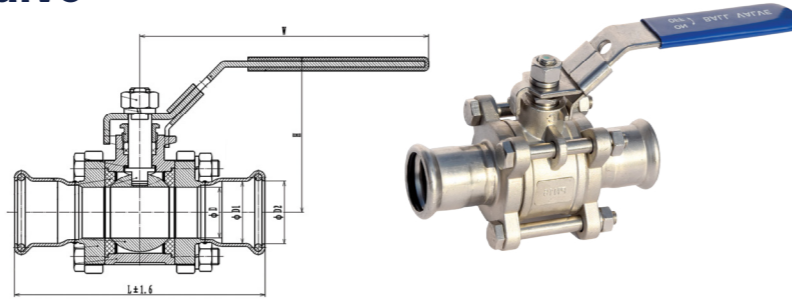

## Press-Fit 3-Piece Ball Valve

**Grade:** 316 / 304  
**Finish:** Industrial  
**Unit of Supply:** each

Product Code	Grade	Product Size (mm)	D (mm)	D1 (mm)	D2 (mm)	L (mm)	H (mm)	W (mm)	Stocked / Indent
	G316 / G304	15	12.5	15.2	15.9	103	51	104	Indent Only
	G316 / G304	18	15	18.2	18.9	106	53	104	Indent Only
	G316 / G304	22	20	22.2	23	118	65	126	Indent Only
	G316 / G304	28	25	28.2	28.9	135	77	144	Indent Only
	G316 / G304	35	32	35.3	36	150	81.5	144	Indent Only
	G316 / G304	42	38	42.3	43	168	94.5	189	Indent Only
	G316 / G304	54	50	54.4	55	200	102	189	Indent Only
	G316 / G304	76.1	65	76.7	78	273	119	223	Indent Only
	G316 / G304	88.9	76	89.5	91	311.5	126	223	Indent Only
	G316 / G304	108	94	108.8	111	368.5	169	298	Indent Only

## 2-Piece Ball Valve

**Grades:** 316  
**Rating:** 1000 WOG

**Unit of Supply:** Each

### FPVBV

Product Code	Product Size (mm)	Description	Weight ea (kg)
FPVBV008NBG3162PBSP	008NB (1/4")	BSP BALL VALVE 2PC FULL PORT G316	0.35
FPVBV010NBG3162PBSP	010NB (3/8")	BSP BALL VALVE 2PC FULL PORT G316	0.35
FPVBV015NBG3162PBSP	015NB (1/2")	BSP BALL VALVE 2PC FULL PORT G316	0.36
FPVBV020NBG3162PBSP	020NB (3/4")	BSP BALL VALVE 2PC FULL PORT G316	0.65
FPVBV025NBG3162PBSP	025NB (1")	BSP BALL VALVE 2PC FULL PORT G316	0.93
FPVBV032NBG3162PBSP	032NB (1-1/4")	BSP BALL VALVE 2PC FULL PORT G316	3.64
FPVBV040NBG3162PBSP	040NB (1-1/2")	BSP BALL VALVE 2PC FULL PORT G316	4.98
FPVBV050NBG3162PBSP	050NB (2")	BSP BALL VALVE 2PC FULL PORT G316	7.97
FPVBV080NBG3162PBSP	080NB (3")	BSP BALL VALVE 2PC FULL PORT G316	11.15

## 3-Piece Ball Valve

**Grades:** G316  
**Rating:** 1000 WOG

**Unit of Supply:** Each