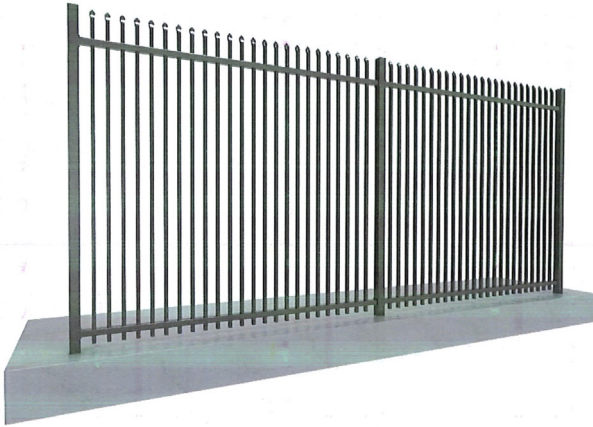

Garrison Security Fence Panel

Garrison Security Fence Panel

Dimensions	1800 x 2400
Spears Cntrs	140mm
Spears	25mm
Rails	40mm

Garrison Security Fence Panel

Dimensions	2100 x 2400
Spears Cntrs	140mm
Spears	25mm
Rails	40mm