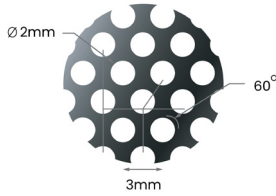

Perforated Screens

Perforated Sheet

Code	T (mm)	W (mm)	H (mm)	Alloy/Temper	Hole (mm)	Spacing (mm)
SPA1602033G5052H32PBS+7502000	1.6	750	2000	5052/H32	2.0	3.3
SPA1602033G5052H32PBS+7502400	1.6	750	2400	5052/H32	2.0	3.3
SPA1602033G5052H32PBS+9002000	1.6	900	2000	5052/H32	2.0	3.3
SPA1602033G5052H32PBS+9002400	1.6	900	2400	5052/H32	2.0	3.3
SPA1602033G5052H32PBS+1200200	1.6	1200	2000	5052/H32	2.0	3.3
SPA1602033G5052H32PBS+1200240	1.6	1200	2400	5052/H32	2.0	3.3

Available in Satin Black only.