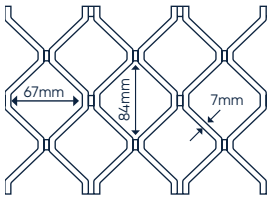

Security Grilles

Code	W (mm)	L (mm)
ASM007	778	2111
ASM007	778	2511
ASM007	778	6160
ASM007	945	2111
ASM007	945	2511
ASM007	945	6190
ASM007	1250	2060
ASM007	1250	2460
ASM007	1250	6150

Mill Finish

Anodised 15UM Matt Clear

Code	T (mm)	W (mm)	H (mm)	Alloy/Temper	Hole (mm)	Spacing (mm)
SPA1602033G5052H32PBS+7502000	1.6	750	2000	5052/H32	2.0	3.3
SPA1602033G5052H32PBS+7502400	1.6	750	2400	5052/H32	2.0	3.3
SPA1602033G5052H32PBS+9002000	1.6	900	2000	5052/H32	2.0	3.3
SPA1602033G5052H32PBS+9002400	1.6	900	2400	5052/H32	2.0	3.3
SPA1602033G5052H32PBS+1200200	1.6	1200	2000	5052/H32	2.0	3.3
SPA1602033G5052H32PBS+1200240	1.6	1200	2400	5052/H32	2.0	3.3

Available in Satin Black only.

Locking Bead

Code	W (mm)	L (mm)	Description
XSECAU-529G6063T5PBS+0310	12.0	6.0	3.1m 6060T5 PC Black Satin

Mesh

Micro-Fibreglass Mesh

Code	W (mm)	Roll size (m)
MFS2020BK	1220	30

Standard Fibreglass Mesh - 18 x 16mm

Code	W (mm)	Roll size (m)
MFS1816BK	910	50
MFS1816BK	1220	50

Paw Roff PVC Mesh - 14 x 10mm

Code	W (mm)	Roll size (m)
MPVC1410BK	910	30
MPVC1410BK	1220	30

DVA Supermesh