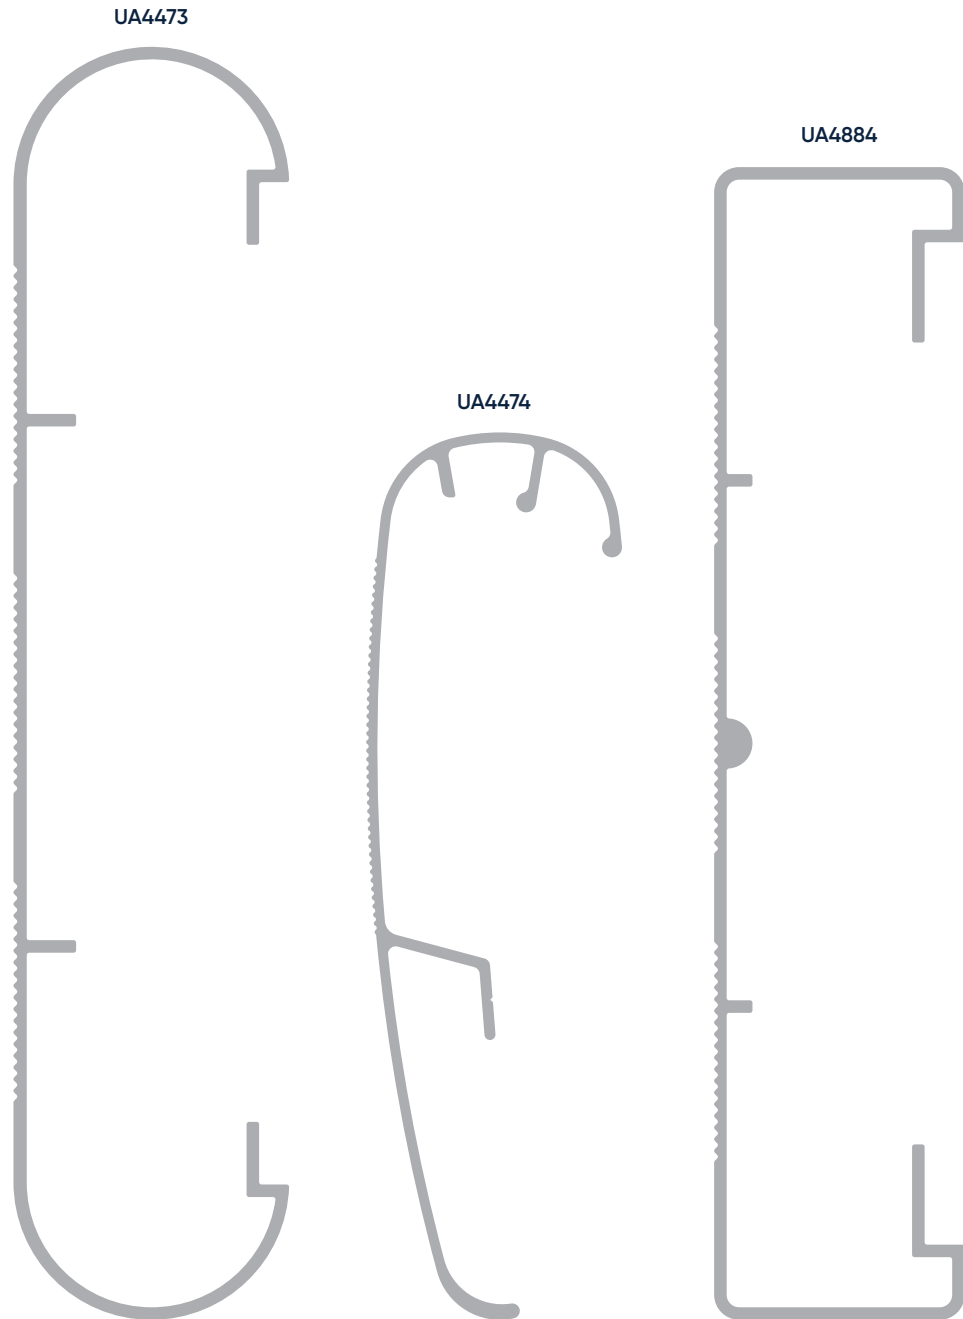

Seating & Setting

UA 4473

Seating Section
 Kg/m: 2.787
 P: 870
 OAD: 254 x 55

UA 4474

Seating Back Rest
 Kg/m: 1.729
 P: 611
 OAD: 177.6 x 51

UA 4884

Saw Horse Top
 Kg/m: 2.742
 P: 857
 OAD: 230 x 50

OAD = Overall Dimensions

Please contact your local branch for more enquires and stock levels.

Note that some products may not be available in all states, and variations or substitutions may be an option.

Diagrams are schematic only and not intended as specification drawings.