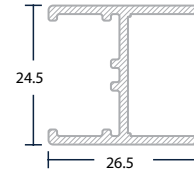

Code: XSEC8825
 Length: 4.3m

Small Offset Interlock

Code: XSEC8826
 Length: 4.3m

Large Offset Interlock

Code: XSEC8827
 Length: 4.3m

Please contact your local branch for stock levels.
 Note that some products may not be available in all states, and variations or substitutions may be an option.

Security & Flyscreen Profiles

Flat Interlock

Code: XSEC8830
Length: 4.3m

Long Leg Jamb Adaptor

Code: XSEC037102
Length: 5.3m

OXXO Screen Adaptor

Code: XSEC6487
Length: 6.5m

Short Leg Jamb Adaptor Closed