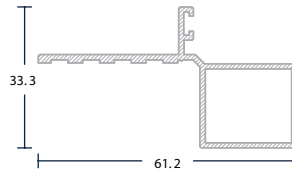

Security & Flyscreen Profiles

Flat Interlock

Code: XSEC8830
Length: 4.3m

Long Leg Jamb Adaptor

Code: XSEC037102
Length: 5.3m