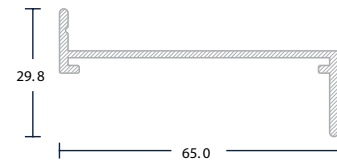

Code: XSEC8825
 Length: 4.3m

Small Offset Interlock

Code: XSEC8826
 Length: 4.3m

Large Offset Interlock

Code: XSEC8827
 Length: 4.3m

Please contact your local branch for stock levels.
 Note that some products may not be available in all states, and variations or substitutions may be an option.

Security & Flyscreen Profiles

Flat Interlock

Code: XSEC8830
Length: 4.3m

Long Leg Jamb Adaptor

Code: XSEC037102
Length: 5.3m

OXXO Screen Adaptor

Code: XSEC6487
Length: 6.5m

Short Leg Jamb Adaptor Closed

Code: XSECU9898
Length: 5.1m

Bug Strip 16mm

Code: XSEC8828
Length: 4.3m

Louvre Screen Standout

Code: XLOU6488
Length: 6.5m

Door Edge T Mullion

Code: XSECL2210
Length: 4.3m

Please contact your local branch for stock levels.