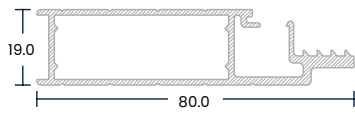

UltraSafe Profiles

19mm Security Screen Door Frame

Code: USFD10855
 Length: 6.3m
 Corner Stake: FSECSTAKE626

Door Security Midrail

Code: USF10851
 Length: 6.0m
 Midrail Spigot: FUSFMS

*Available in Satin Black/ Mill Finish

Door Security Bead

Code: USFDB10062
 Length: 6.3m

*Available in Textura Black only

9mm Window Security Frame

Code: USFW10514
 Length: 6.0m
 Corner Stake: FSECSTAKE50324

11mm Window Security Frame

Code: USFW10063
 Length: 6.0m
 Corner Stake: FSECSTAKE539

Window Security Bead

Code: USFWB10064
 Length: 6.0m

*Available in Textura Black only

Please contact your local branch for stock levels.

Note that some products may not be available in all states, and variations or substitutions may be an option.