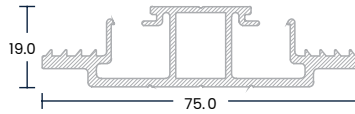

UltraSafe Profiles

19mm Security Screen Door Frame

Code: USFD10855
 Length: 6.3m
 Corner Stake: FSECSTAKE626

Door Security Midrail

Code: USF10851
 Length: 6.0m
 Midrail Spigot: FUSFMS

*Available in Satin Black/ Mill Finish

Door Security Bead

Code: USFDB10062
 Length: 6.3m

*Available in Textura Black only

9mm Window Security Frame

Code: USFW10514
 Length: 6.0m
 Corner Stake: FSECSTAKE50324

11mm Window Security Frame

Code: USFW10063
 Length: 6.0m
 Corner Stake: FSECSTAKE539